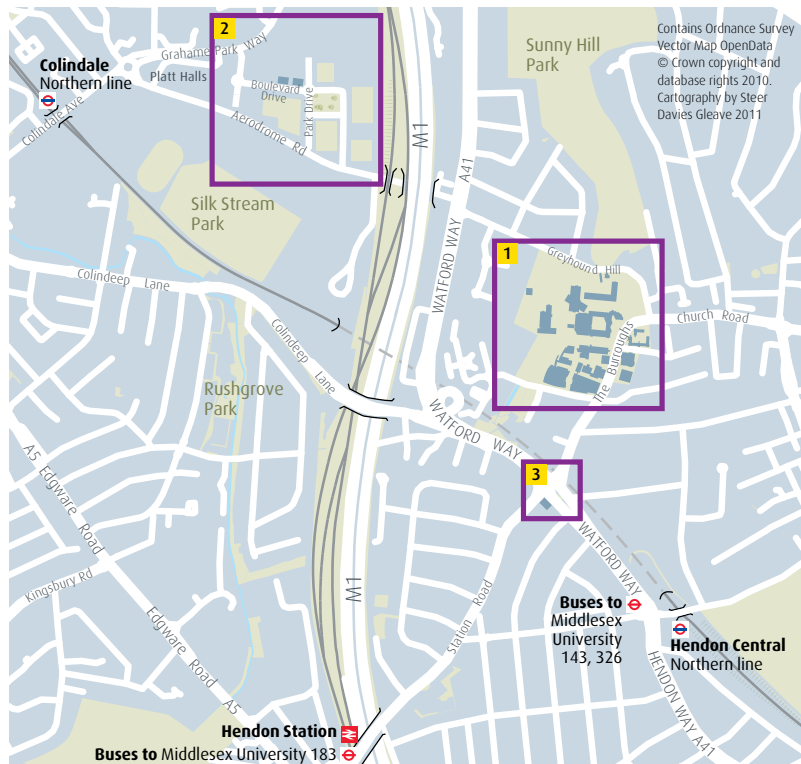

Welcome to Middlesex University, Hendon

Middlesex University is dedicated to unlocking potential – in our students, through our research and within businesses. We teach 35,000 students on Middlesex courses in London, Dubai, and Mauritius, as well as with partners across the world.

Our expertise is wide ranging, from engineering, information, health and social sciences, to business, arts and education - and we're national leaders in work based learning.

Getting to Hendon Campus

Middlesex University is well served by public transport. There are a number of ways to travel to Hendon Campus.

Accessibility

Hendon Central Underground station and Middlesex University Hendon campus are both fully accessible.

We advise that you arrive via the main entrance. Steps, pathways and building entrances are displayed on the campus map. Alternative routes and entrances are clearly signposted on site.

By Underground

Hendon station (Northern Line, Edgware branch) is only 30 minutes away from Central London.

The walk from the station to Hendon Campus takes approximately 10 minutes.

Turn right out of the station, walk up the road to the main junction and then turn right into The Burroughs. As you approach the campus, the Hendon Town Hall and Library are located on the left. Cross the road here and continue past the fire station and you will shortly arrive at the main entrance.